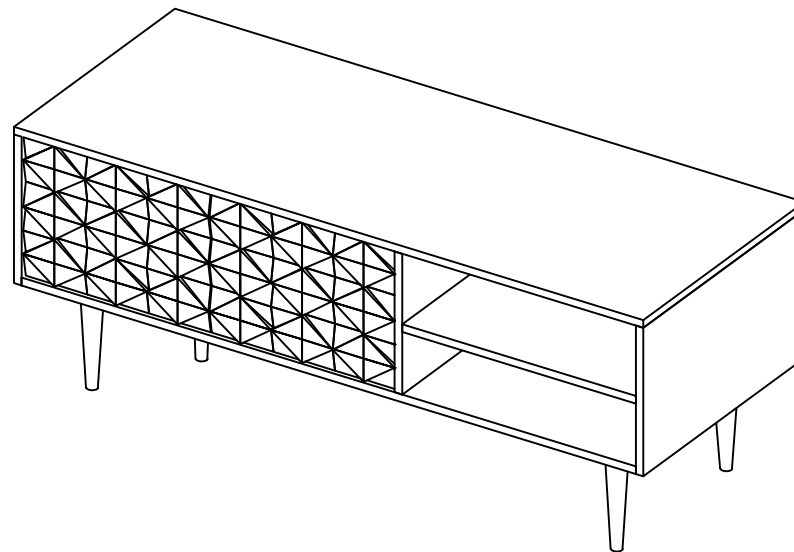

**MOE'S**  
home collection

**ASSEMBLY INSTRUCTIONS.**

PABLO ENTERTAINMENT UNIT BLACK

**BZ-1040-02**

THANK YOU FOR YOUR PURCHASE!

### PART LIST

NO.	DESCRIPTION	IMAGE	Qty
A.	TV CABINET		1
B.	LEG		2